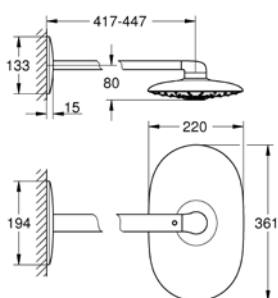

26 254 000
Rainshower® 360 DUO Head shower set
including shower arm