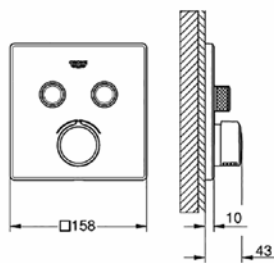

29 148 000
SmartControl mixer with 2 valves