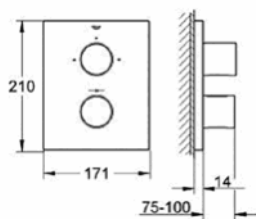

27 618 000
Grohtherm F
Thermostatic Module
with 2-way AquaDimmer