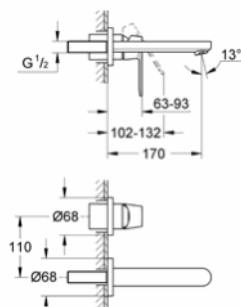

19 381 000 + 23 571 000
Wall mounted basin mixer set

13 261 000
Bath spout