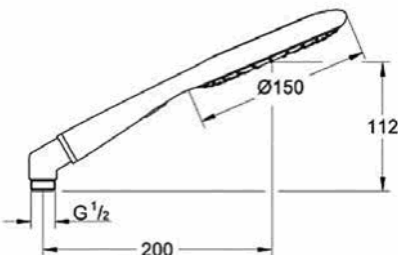

27 635 000
Hand shower 150
Chrome/Sheer Marble

27 443 000
Hand shower 150
Chrome/Red