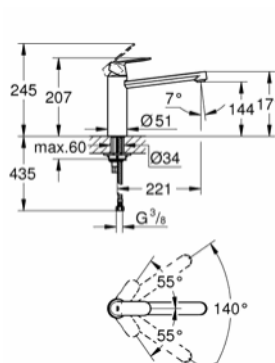

30 193 000
Sink mixer medium spout