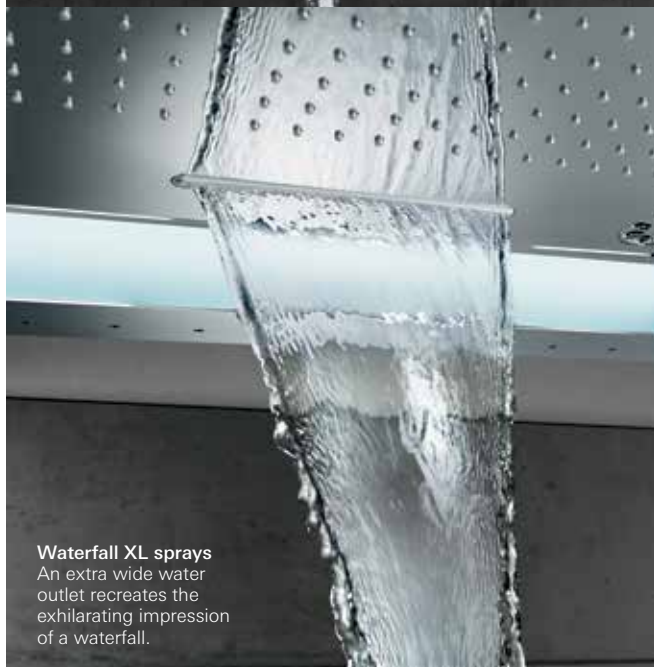

### ROUND OR SQUARE? LARGE OR SMALL? WALL OR CEILING-MOUNTED?

GROHE head showers come in all shapes and sizes to match your design and budget requirements. All designs feature GROHE DreamSpray technology for a luxurious full spray and unbeatable showering enjoyment, while SpeedClean shower nozzles prevent the build-up of limescale.

Available on all Rainshower metal head showers, our new and improved GROHE PureRain Spray has 50 % larger and softer droplets for a more luxurious showering experience. With GROHE DropStop function, head showers no longer drip after you have left the shower.

**Pure spray**  
The name alone says it all. A soft stream of pure water that falls straight from the centre of the showerhead – like a fresh mountain spring.

**Rain sprays**  
The new enhanced Rain spray delivers larger and softer droplets for a luxurious shower feel.