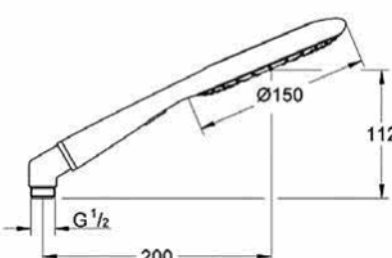

27 448 000
Hand shower 150
Chrome/Purple