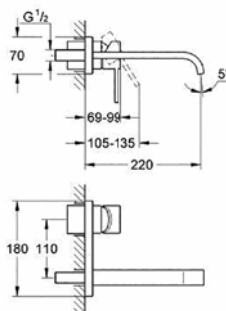

19 386 000 + 33 769 000
Wall mounted basin mixer set