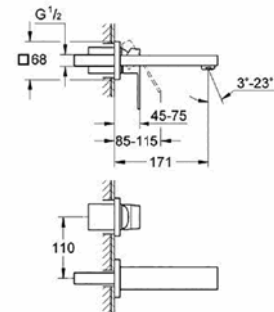

# GROHE EUROCUBE

**23 132 000**  
S-Size  
Basin mixer

**23 135 000**  
L-Size  
Basin mixer with pop-up waste set

**23 138 000**  
Bidet mixer  
with pop-up waste set

**23 406 000**  
XL-Size  
Basin mixer  
for freestanding basins