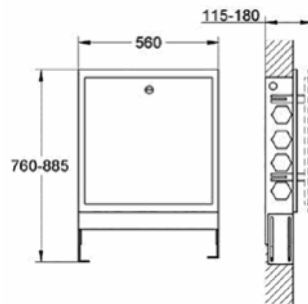

36 367 000
Rough-in set base unit box