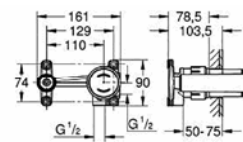

23 429 000
Wall mounted basin mixer set
concealed body