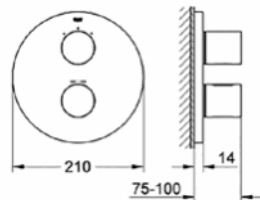

GROHE THERMOSTATS

19 468 000
Grohtherm 3000 Cosmopolitan
Thermostatic bath/shower mixer
with integrated 2-way diverter