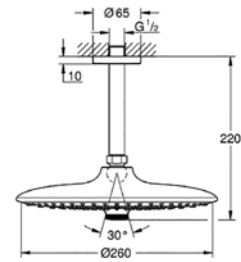

26 460 000
Euphoria 260
Headshower with wall arm