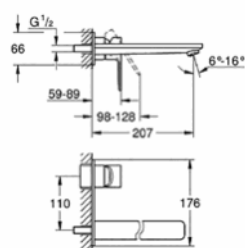

# GROHE LINEARE

**23 791 001**  
Basin mixer with Push-up open waste set

**23 106 001**  
Basin mixer with Push-up open waste set

**23 405 001**  
XL-Size basin mixer

**19 409 001**  
Wall mounted bath mixer set