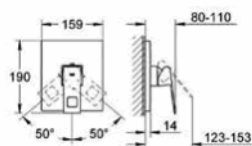

19 898 000 + 33 962 000
Shower/bath mixer