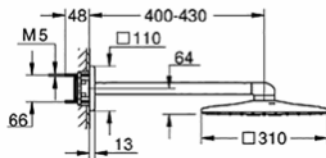

26 479 000
Rainshower 310
Head shower with wall arm