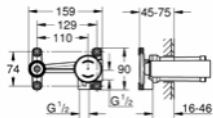

GROHE CONCEALED BODY

23 571 000
Single-lever mixer 1/2"
universal concealed body