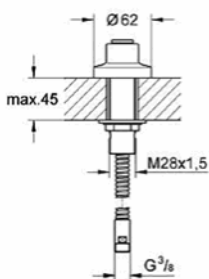

# GROHE SHOWER ACCESSORIES

**27 596 000**  
GROHE EasyReach tray  
fits New Tempesta and Euphoria rails

**28 622 000**  
Relexa  
Wall hand shower holder  
non-adjustable

**28 671 000**  
Relexa  
Shower outlet  
elbow 1/2"