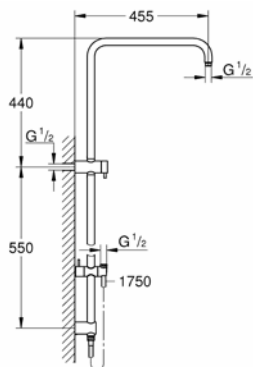

26 167 000
Twin shower system with diverter