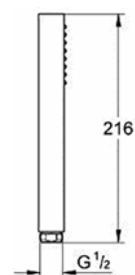

27 698 000
Euphoria cube stick