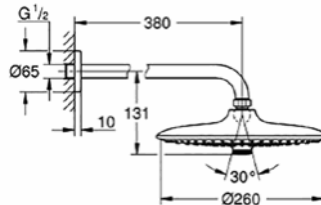

26 459 000
Euphoria 260
Head shower with wall arm