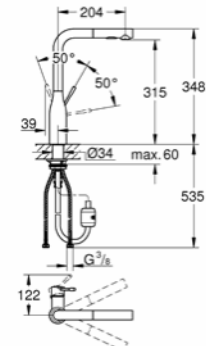

30 270 000 / 30 270 DC0
Sink mixer high spout
with Pull-Out Dual Spray