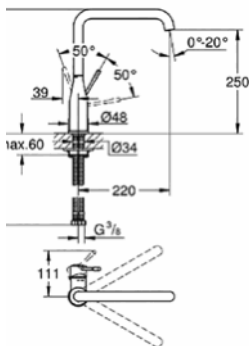

30 269 000 / 30 269 DC0
Sink mixer high spout