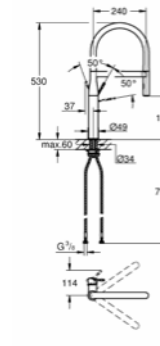

30 294 000
Professional sink mixer