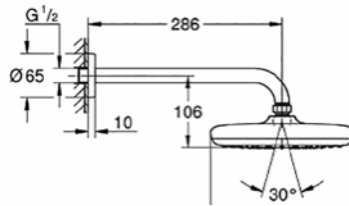

26 412 000
New Tempesta Cosmopolitan 210
Head shower with wall arm