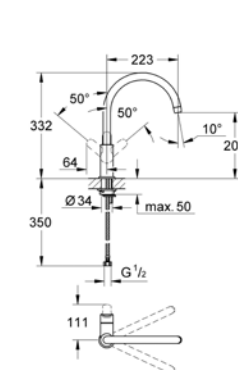

31 450 000
BauEdge
Kitchen sink mixer