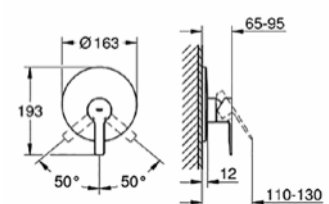

19 296 001
Shower trim set