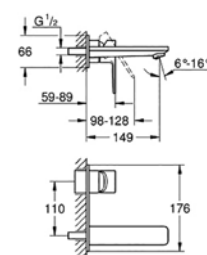

# GROHE LINEARE

**23 791 001**  
Basin mixer with Push-up open waste set

**23 106 001**  
Basin mixer with Push-up open waste set

**23 405 001**  
XL-Size basin mixer

**19 409 001**  
Wall mounted bath mixer set