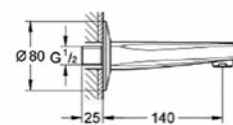

# GROHE BAUCURVE

**23 174 000**  
Basin mixer

**20 288 000**  
Wall basin mixer set

**29 044 000**  
Shower mixer

**29 043 000**  
Shower/bath mixer set with diverter

**13 252 000**  
Bath spout  
wall mounted