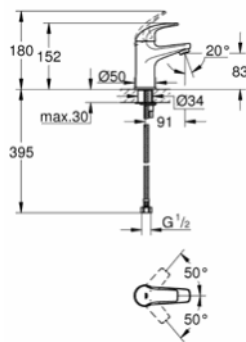

GROHE BAUCURVE

23 174 000
Basin mixer