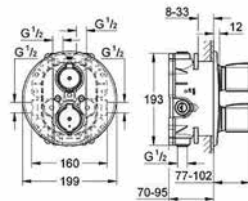

35 500 000
Thermostatic mixer
concealed body