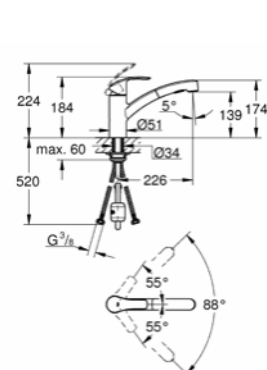

30 305 000
EuroSmart sink mixer
with Pull-Out Spray