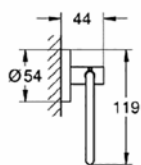

40 689 001
Toilet roll holder without cover