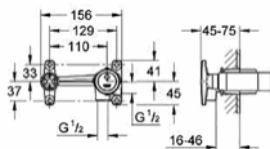

32 635 000
Wall mounted basin mixer set
concealed body