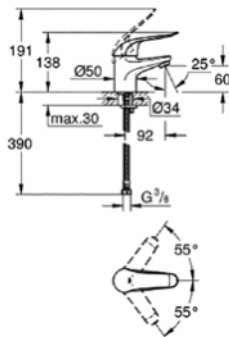

32 762 000
Euroeco Special
Single-lever basin mixer, 1/2"