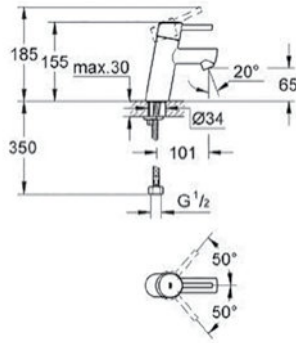

GROHE CONCETTO

32 253 001
Basin mixer