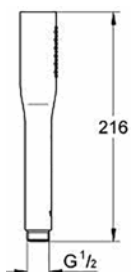

27 367 000
Euphoria Cosmopolitan Stick