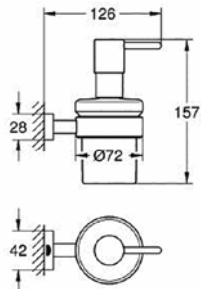

GROHE ESSENTIALS CUBE

40 756 001
Soap dispenser with holder