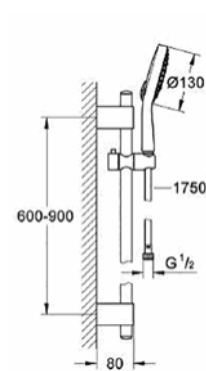

27 734 000
Power&Soul Cosmopolitan
Rail shower 900mm
Hand shower 130mm