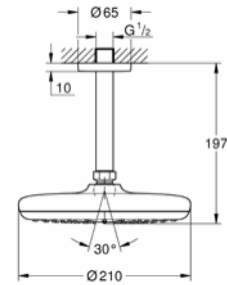

26 414 000
New Tempesta Cosmopolitan 210
Head shower with wall arm