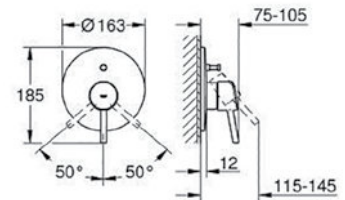

19 346 001 + 33 961 000
Shower/bath mixer with diverter