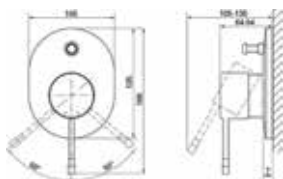

19 285 001SM + 33 961 000
Shower/bath mixer
with diverter
(Exclusive to ANZ)