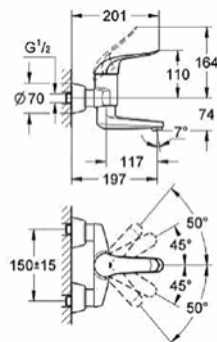

32 767 000
Euroeco Special
Single-lever basin mixer, 1/2"