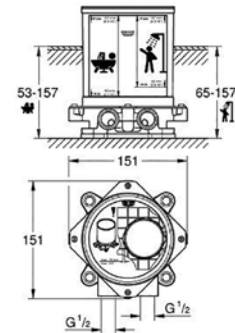

45 984 001
Floormounted bath/shower mixer
concealed body