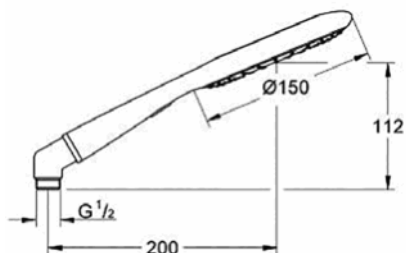

GROHE RAINSHOWER ICON