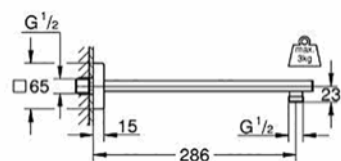

27 709 000
Ceiling shower arm
metal
projection 286mm
with square escutcheon