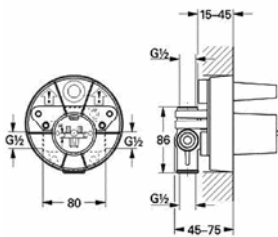

33 962 000
Shower/bath mixer
concealed body