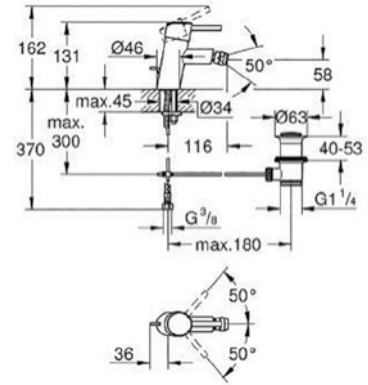

32 208 001
Bidet mixer