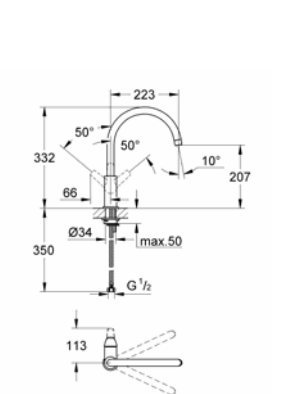

31 230 000
BauFlow
Kitchen sink mixer