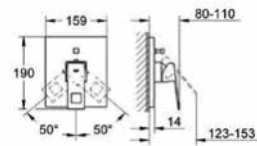

19 896 000 + 33 961 000
Shower/bath mixer
with diverter