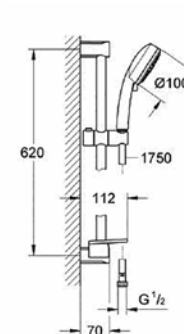

27 576 001
New Tempesta Cosmopolitan 100
Shower set
with hand shower 3-spray