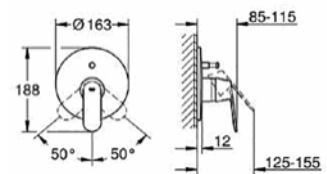

19 382 000 + 33 961 000
Shower/bath mixer
with diverter