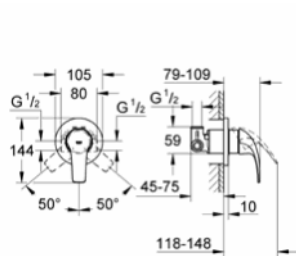

29 044 000
Shower mixer