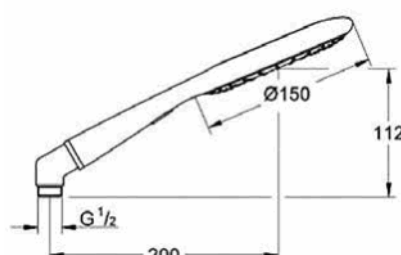

27 639 000
Hand shower 150
Chrome/Frosted Granite

27 446 000
Hand shower 150
Chrome/Yellow