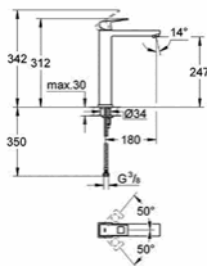

# GROHE EUROCUBE

**23 132 000**  
S-Size  
Basin mixer

**23 135 000**  
L-Size  
Basin mixer with pop-up waste set

**23 138 000**  
Bidet mixer  
with pop-up waste set

**23 406 000**  
XL-Size  
Basin mixer  
for freestanding basins