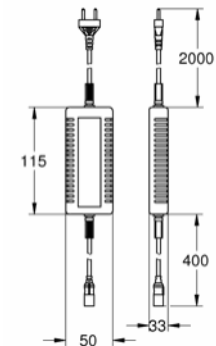

47 949 000
Power supply unit base box CN