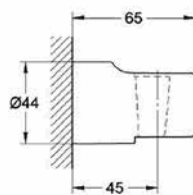

28 622 000
Relexa
Wall hand shower holder
non-adjustable