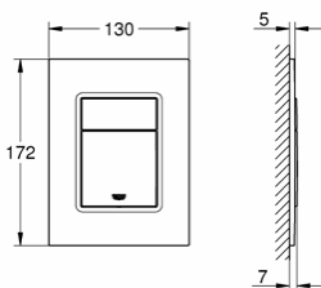

38 535 000
Flush Plate