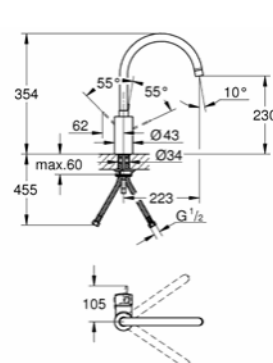

31 188 000
Sink mixer C-spout
with Swivel Stop