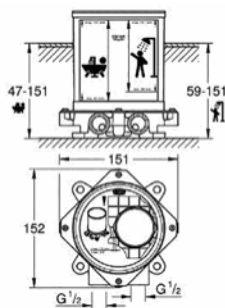

29 086 000
Floormounted bath/shower mixer
concealed body