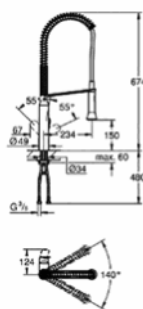

32 950 000
Professional sink mixer
with Professional Spray
with Pull-Out Dual Spray