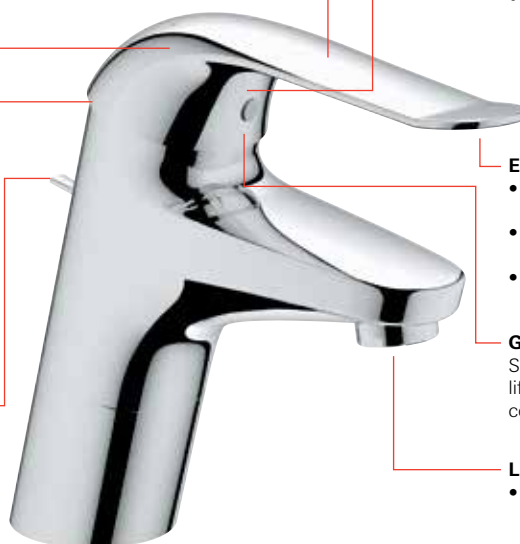

Overlapping cap:

- Water drips off for easy cleaning

Smooth waste rod:

- Clear shapes for easy cleaning
- Smooth edges to protect the user

Integrated temperature limiter:

- Maximum temperature can be pre-set to reduce energy costs and for extra safety

ErgoTouch:

- Easiest operation with only a tip of the finger
- Reduced contact areas of the lever
- Strong metal lever

GROHE SilkMove

Smoothest handling and a lifetime of maintenance-free comfort and reliability.

Laminar mousseur:

- No bacteria caught from the air

GROHE EUROECO SPECIAL SINGLE-LEVER MIXER

32 789 000
Euroeco Special
Single-lever safety basin mixer ½
Single hole installation
Adjustable flow rate limiter
Laminar flow straightener 9 ltrs/min
Metal lever 120mm
Temperature limiter
WELS 0 star, 9 ltrs/min