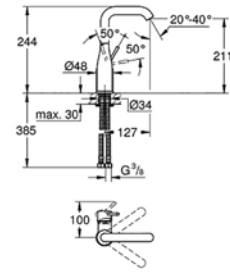

GROHE ESSENCE

23 488 001
Gooseneck basin mixer