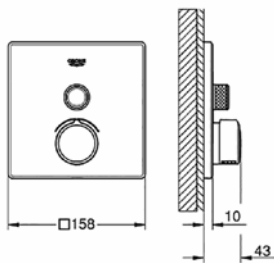

GROHE RAINSHOWER SMARTCONTROL

29 147 000
SmartControl mixer with 1 valve