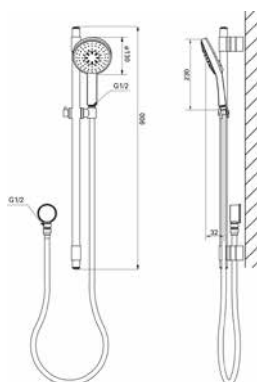

124 577
Shower rail set
Power&Soul® Cosmopolitan 130