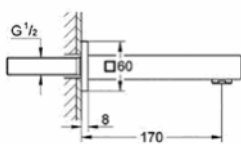

13 303 000
Bath spout