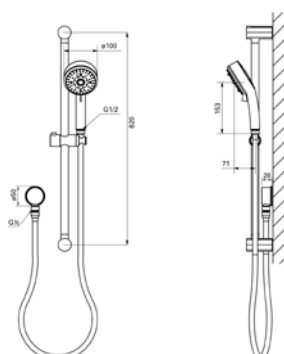

124 576
Shower rail set
New Tempesta Cosmopolitan System 200