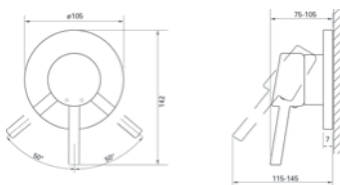

19 345 001
Shower/bath mixer
(Exclusive to ANZ)