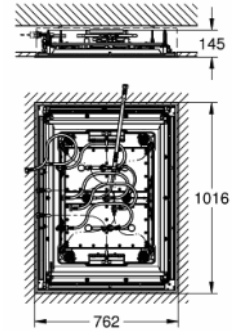

GROHE AQUASYMPHONY

26 373 001
F-Series 40'' AquaSymphony