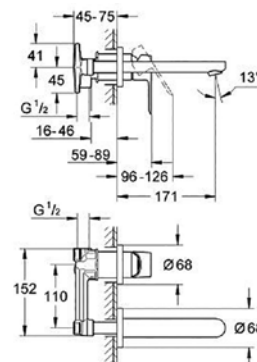

20 289 000
Wall mounted basin mixer set