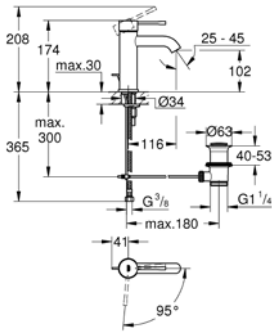

GROHE ESSENCE

23 591 001
Basin mixer