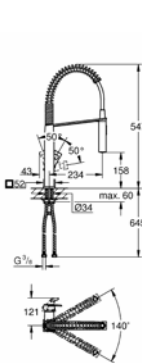

GROHE EUROCUBE/ EUROSMART COSMOPOLITAN/ EUROSMART/ BAULINES

31 395 000
Professional sink mixer
with Professional Spray