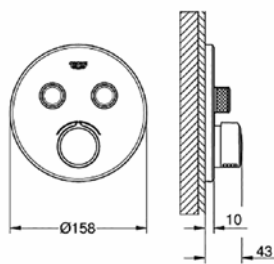

29 145 000
SmartControl mixer with 2 valves