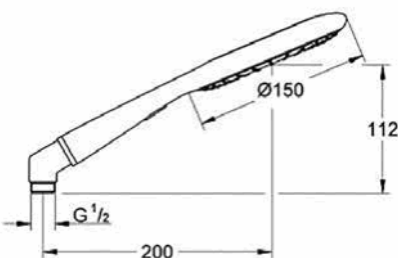

27 447 000
Hand shower 150
Chrome/Pink