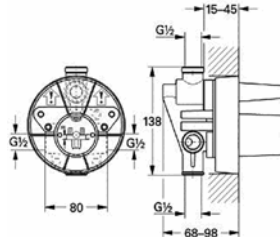

33 961 000
Shower/bath mixer
with diverter
concealed body