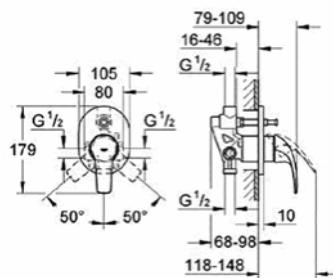

# GROHE BAUCURVE

**23 174 000**  
Basin mixer

**20 288 000**  
Wall basin mixer set

**29 044 000**  
Shower mixer

**29 043 000**  
Shower/bath mixer set with diverter

**13 252 000**  
Bath spout  
wall mounted