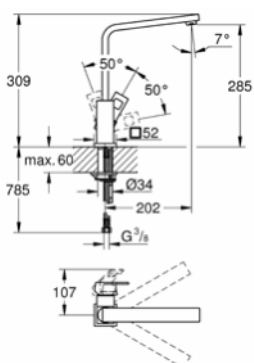

31 255 000
Single lever mixer
with Swivel Spout