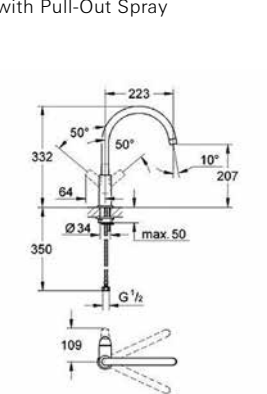

31 231 000
BauCurve
Kitchen sink mixer