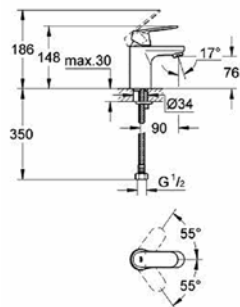

GROHE EUROSMART COSMOPLITAN

32 829 000
Basin mixer