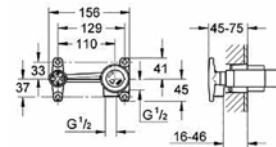

33 769 000
Wall mounted basin mixer set
concealed body