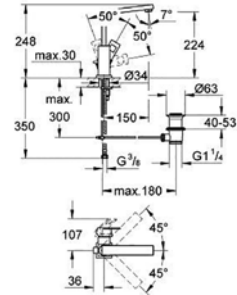

# GROHE EUROCUBE

**23 132 000**  
S-Size  
Basin mixer

**23 135 000**  
L-Size  
Basin mixer with pop-up waste set

**23 138 000**  
Bidet mixer  
with pop-up waste set

**23 406 000**  
XL-Size  
Basin mixer  
for freestanding basins