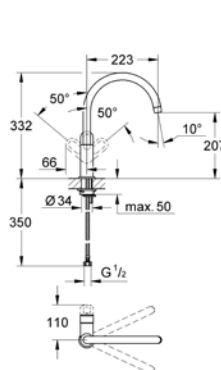

31 232 000
BauLoop
Kitchen sink mixer