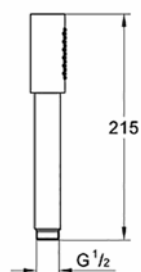

GROHE STICK SHOWERS

28 034 000
Sena Stick Shower