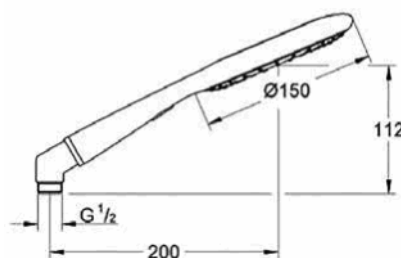

27 449 000
Hand shower 150
Chrome/Blue