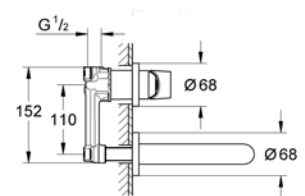

20 474 000
Wall mounted basin mixer set