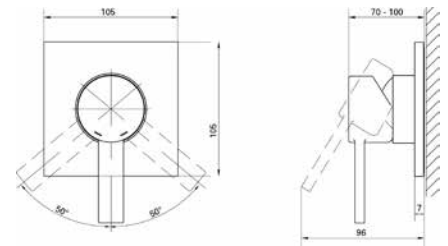

19 317 000
Shower/bath mixer
(Exclusive to ANZ)