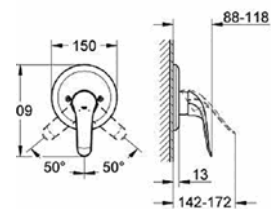

32 784 000
Euroeco Special
Single-lever shower mixer, 1/2"