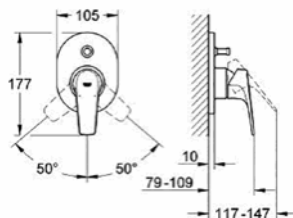

29 045 000 + 33 961 000
Shower/bath mixer
with diverter