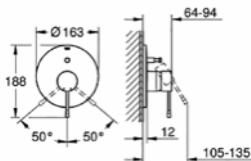

19 285 001 + 33 961 000
Shower/bath mixer
with diverter