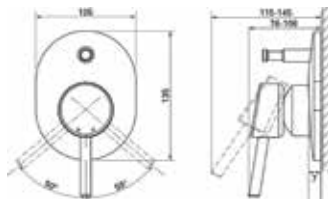

19 346 001
Shower/bath mixer with diverter
(Exclusive to ANZ)