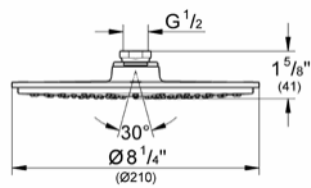

GROHE RETRO-FIT SHOWER SYSTEM

28 373 000
Overhead shower Rainshower 210