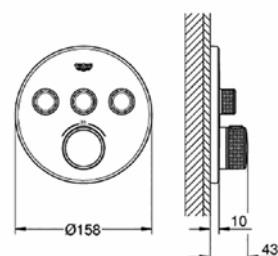

29 121 000
Grohtherm SmartControl thermostat for concealed
installation with 3 valves