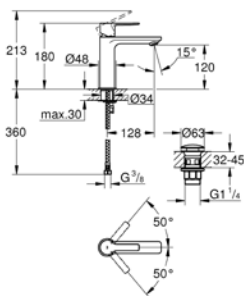

23 106 001
Basin mixer with Push-up open waste set