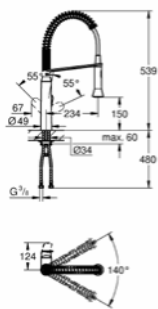

GROHE K7/ ESSENCE/ ESSENCE PROFESSIONAL/ MINTA

31 379 000
Professional sink mixer
with Professional Spray
with Pull-Out Dual Spray