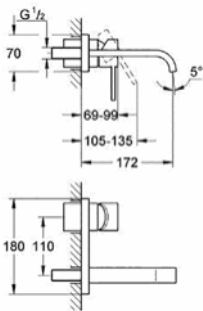

19 309 000 + 33 769 000
Wall mounted basin mixer set