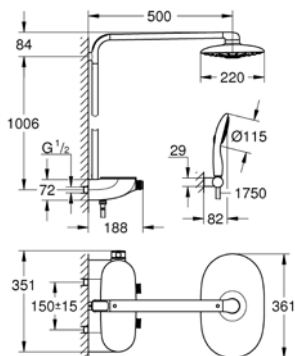

GROHE RAINSHOWER SMARTCONTROL

26 250 000
Rainshower® SmartControl 360 DUO
Thermostatic Shower System