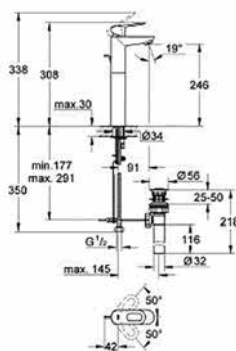

32 856 000
XL-Size
Basin mixer for freestanding basins