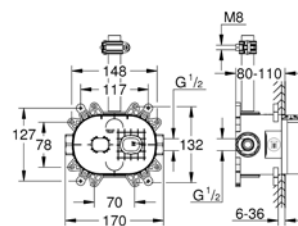

26 264 000
Rough-in shower arm for head
shower