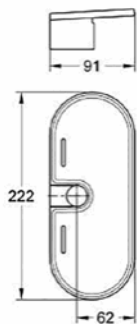

# GROHE SHOWER ACCESSORIES

**27 596 000**  
GROHE EasyReach tray  
fits New Tempesta and Euphoria rails

**28 622 000**  
Relexa  
Wall hand shower holder  
non-adjustable

**28 671 000**  
Relexa  
Shower outlet  
elbow 1/2"