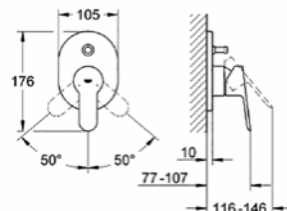

29 039 000
Shower/bath mixer
with diverter