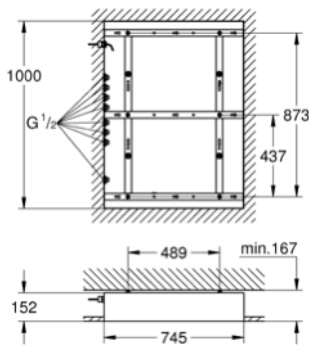

26 376 001
Rainshower F-Series 40'' Rough-in set