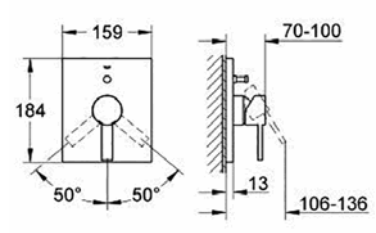

19 315 000SM
Shower/bath mixer
with diverter