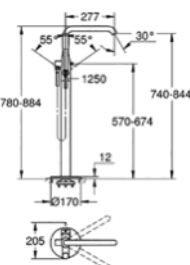

23 491 001 + 45 984 001
Floormounted bath/shower mixer