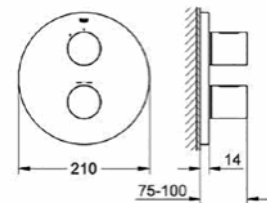

19 467 000
Grohtherm 3000 Cosmopolitan
Thermostatic shower trim set