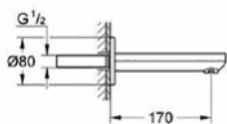

13 261 000
Bath spout