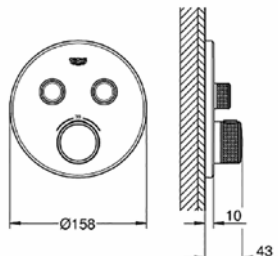

29 119 000
Grohtherm SmartControl thermostat for concealed
installation with 2 valves