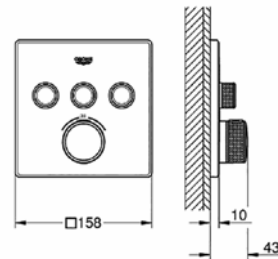

29 126 000
Grohtherm SmartControl thermostat for concealed
installation with 3 valves