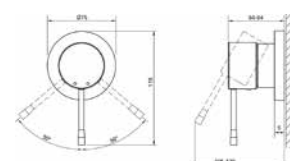

19 286 001SM + 33 962 000
Shower/bath mixer
(Exclusive to ANZ)