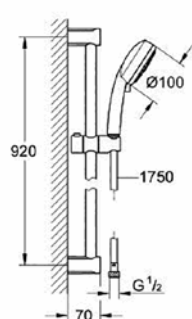

27 573 001
New Tempesta Cosmopolitan System 100
Hand shower 100

27 790 001
New Tempesta Cosmopolitan 100
Shower set
with hand shower 4-spray
rail 900mm