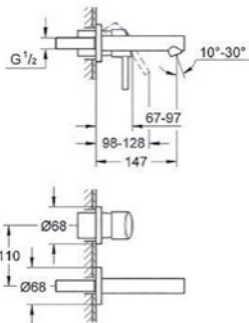

19 575 001 + 32 635 000
Wall mounted basin mixer set