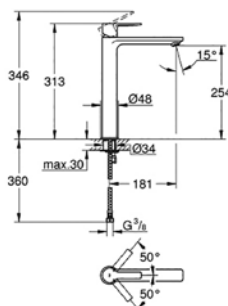

# GROHE LINEARE

**23 791 001**  
Basin mixer with Push-up open waste set

**23 106 001**  
Basin mixer with Push-up open waste set

**23 405 001**  
XL-Size basin mixer

**19 409 001**  
Wall mounted bath mixer set