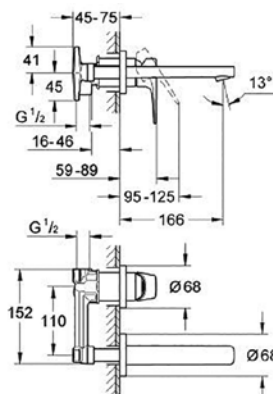

20 287 000
Wall mounted basin mixer set