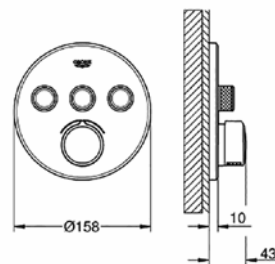

29 146 000
SmartControl mixer with 3 valves