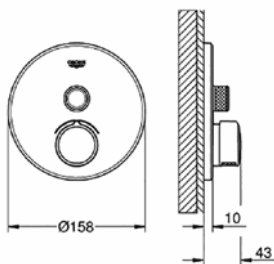

29 144 000
SmartControl mixer with 1 valve