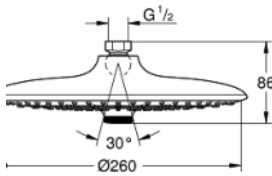

# GROHE HEAD & SIDE SHOWER

**26 409 000**  
New Tempesta Cosmopolitan 210  
Head shower

**26 412 000**  
New Tempesta Cosmopolitan 210  
Head shower with wall arm

**26 414 000**  
New Tempesta Cosmopolitan 210  
Head shower with wall arm