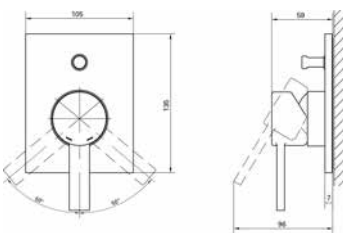

19 315 000
Shower/bath mixer with diverter
(Exclusive to ANZ)