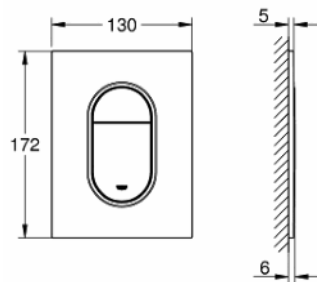

GROHE FLUSH PLATE

37 624 000
Flush Plate