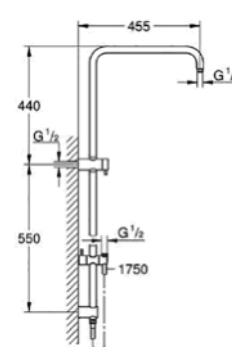

26 167 000
Euphoria 180
Shower System with Thermostat