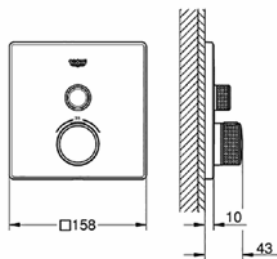

29 123 000
Grohtherm SmartControl thermostat for concealed
installation with 1 valve