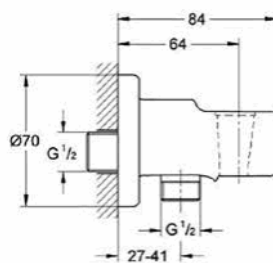

28 628 000
Relexa
Wall union