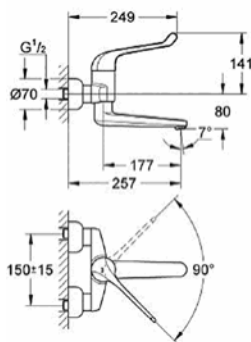

32 793 000
Euroeco Special
Single-lever safety basin mixer, 1/2"