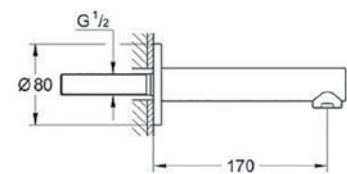

13 280 001
Bath spout