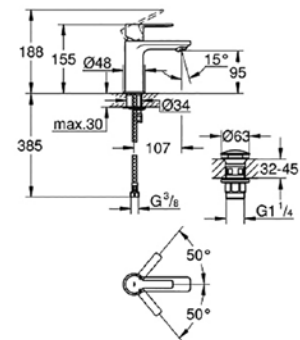

GROHE LINEARE

23 791 001
Basin mixer with Push-up open waste set