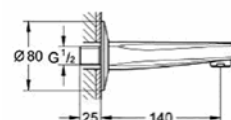

**13 252 000**  
Bath spout  
wall mounted