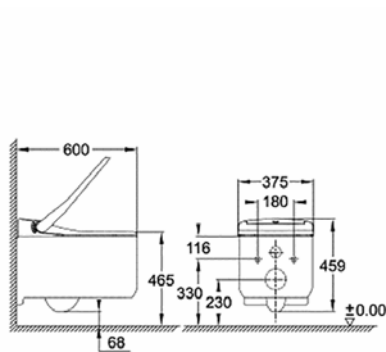

GROHE SENSIA ARENA

39 354 SH0
Sensia Arena shower toilet - wall mounted