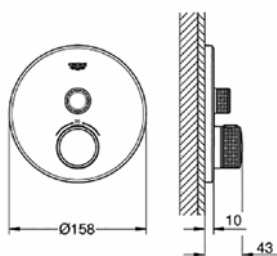

29 118 000
Grohtherm SmartControl thermostat for concealed
installation with 1 valve