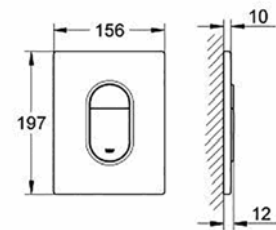

38 844 000
Flush Plate