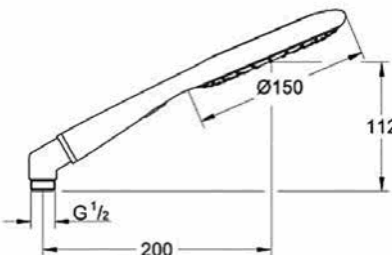

27 637 000
Hand shower 150
Chrome/Misty Slate

27 444 000
Hand shower 150
Chrome/Orange