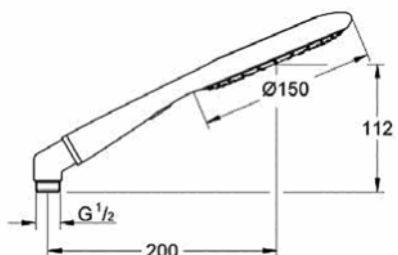

27 628 000
Hand shower 150
Chrome/Natural Sandstone