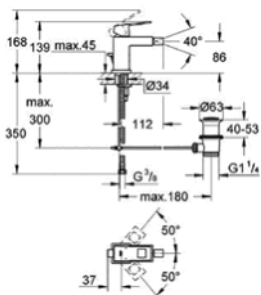

# GROHE EUROCUBE

**23 132 000**  
S-Size  
Basin mixer

**23 135 000**  
L-Size  
Basin mixer with pop-up waste set

**23 138 000**  
Bidet mixer  
with pop-up waste set

**23 406 000**  
XL-Size  
Basin mixer  
for freestanding basins