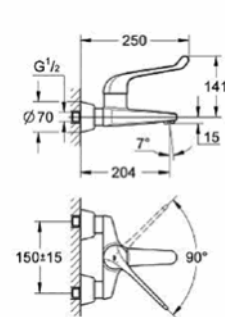

32 795 000
Euroeco Special
Single-lever safety basin mixer, 1/2"