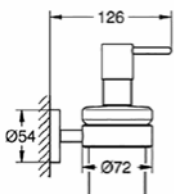

GROHE ESSENTIALS

40 448 001
Soap dispenser with holder