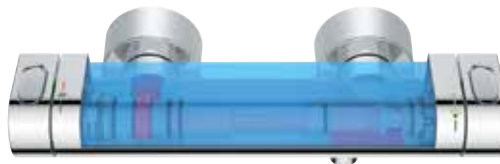

GROHE TURBOSTAT

**ALWAYS THE RIGHT TEMPERATURE,
FOR ULTIMATE CONVENIENCE AND SAFETY.**

GROHE TurboStat technology lies at the heart of our thermostat. The thermoelement unrivalled sensitivity means it delivers water at the desired temperature within a fraction of a second – and keeps it constant for the duration of your shower. No more time and water wasted getting the temperature right. And if the cold water supply fails, it reacts instantly: hot water will shut off automatically to avoid the risk of scalding.

GROHE COOLTOUCH

SAFETY FIRST WITH 100 % GROHE COOLTOUCH.

GROHE's CoolTouch technology ensures that the entire outer surface never exceeds your preferred shower temperature. By designing our thermostats to include an innovative cooling channel, we have created a barrier between the hot water and the chrome surface – so it's never too hot to handle. On top, Grohtherm 3000 and 2000 feature GROHE CoolTouch wall unions to perform 100 % GROHE CoolTouch for safety surround. This safety measure is especially useful for children, who can not always judge whether something they touch is dangerously hot.

GROHE CoolTouch safety housing with water cooling