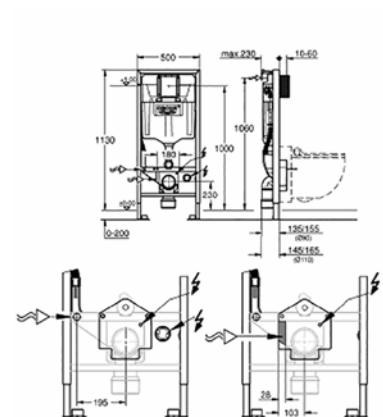

39 112 101
Inwall Cistern