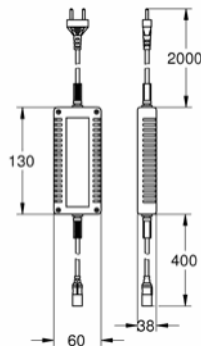

42 429 000
Power supply unit base box