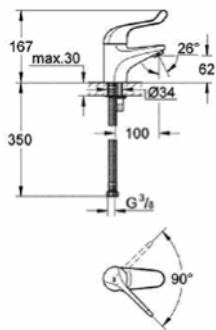

GROHE EUROECO SPECIAL SINGLE-LEVER MIXER

32 789 000
Euroeco Special
Single-lever safety basin mixer 1/2"