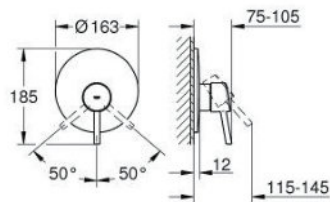

19 345 001 + 33 962 000
Shower/bath mixer