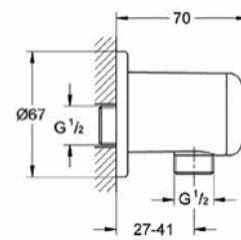

# GROHE SHOWER ACCESSORIES

**27 596 000**  
GROHE EasyReach tray  
fits New Tempesta and Euphoria rails

**28 622 000**  
Relexa  
Wall hand shower holder  
non-adjustable

**28 671 000**  
Relexa  
Shower outlet  
elbow 1/2"