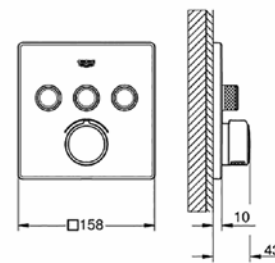

29 149 000
SmartControl mixer with 3 valves