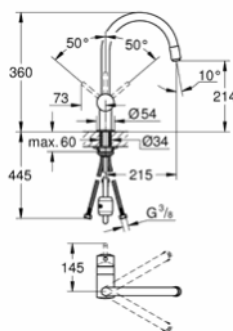

32 918 000
Minta sink mixer
with Pull-Out Spray