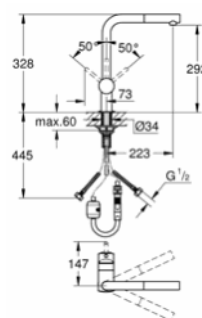

31 115 000
Sink mixer L-spout
with Pull-Out Spray