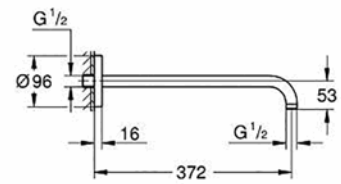

28 982 000
Shower arm
metal projection 3
78mm