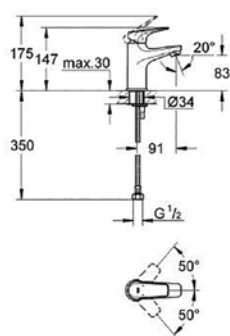

GROHE BAUFLOW

23 175 000 + 33 961 000
Basin mixer