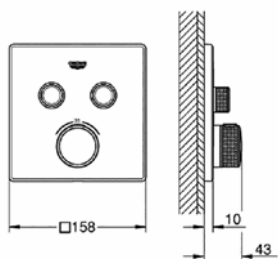

29 124 000
Grohtherm SmartControl thermostat for concealed
installation with 2 valves