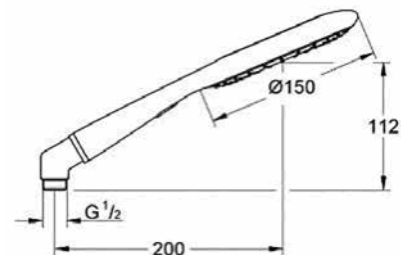

27 633 000
Hand shower 150
Chrome/Fired Clay