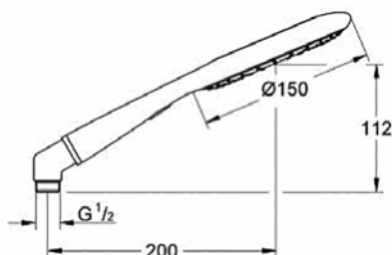

27 630 000
Hand shower 150
Chrome/Cloudy Limestone