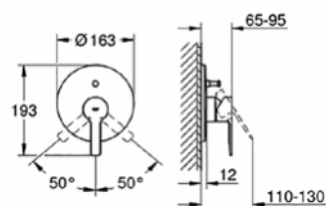

19 297 001
Bath/shower trim set with diverter